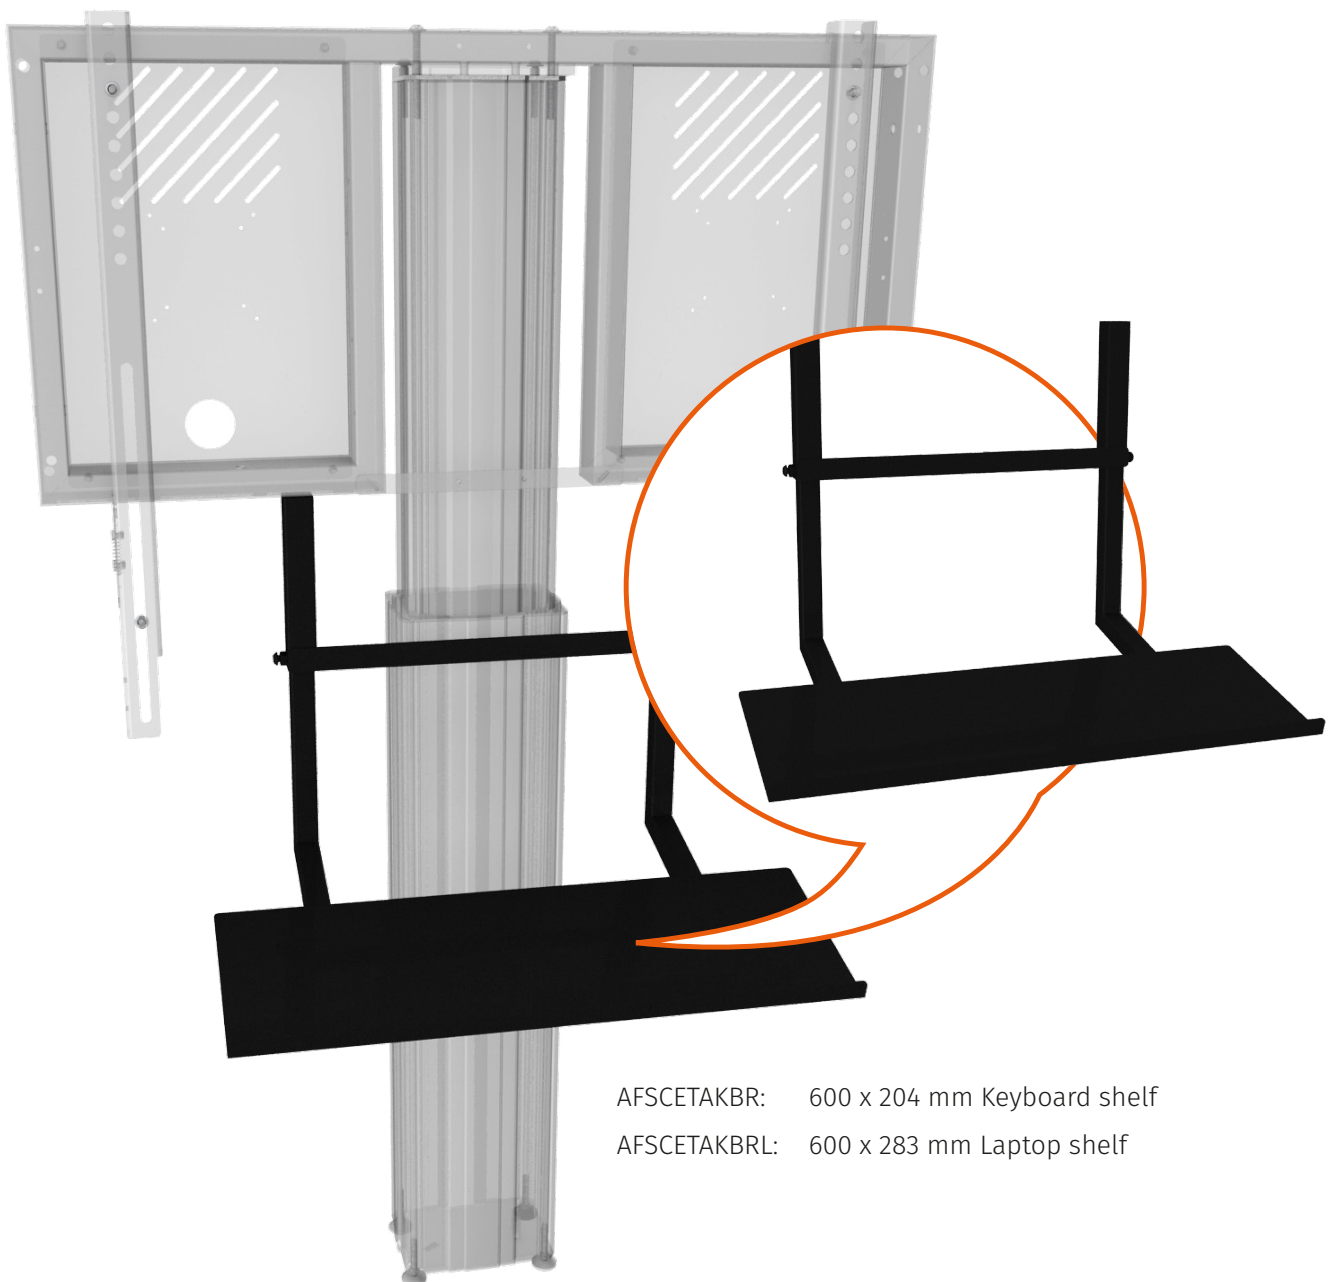

Adjustable shelf
for RLI Series motorized mount

PACKAGE CONTENTS

MOUNTING INSTRUCTIONS