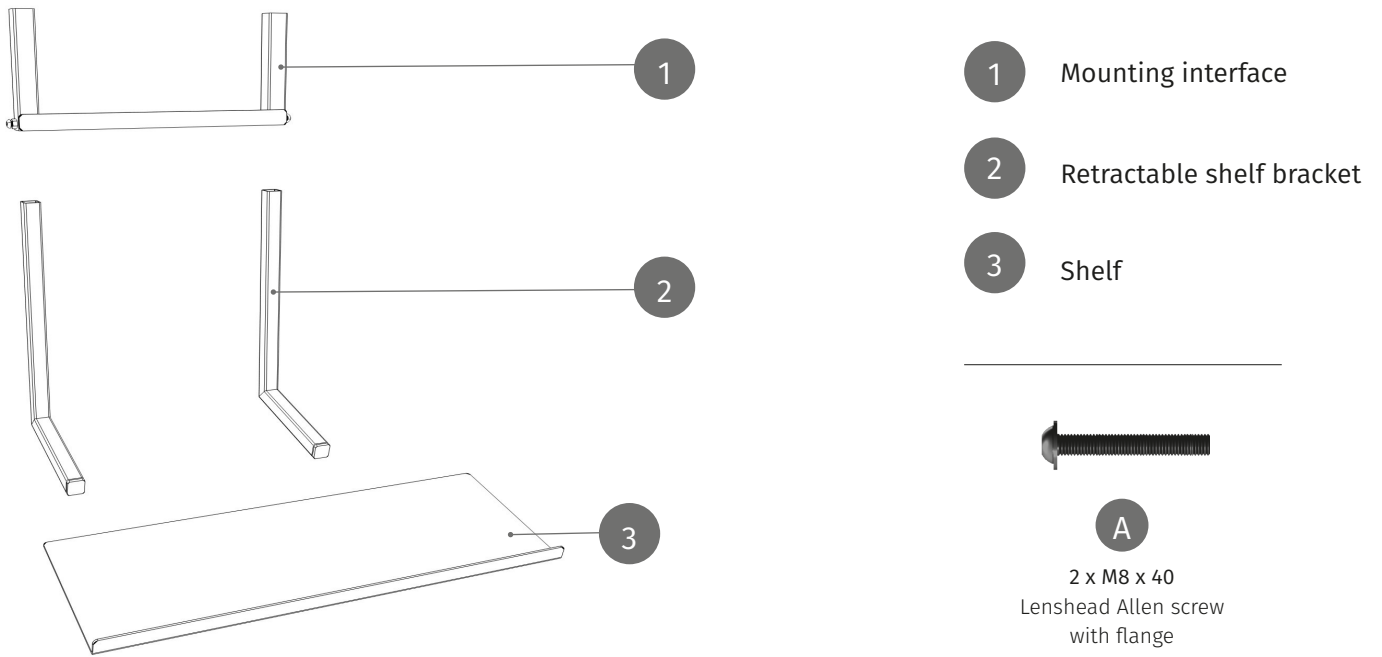

Adjustable shelf
for RLI Series motorized mount

PACKAGE CONTENTS

MOUNTING INSTRUCTIONS