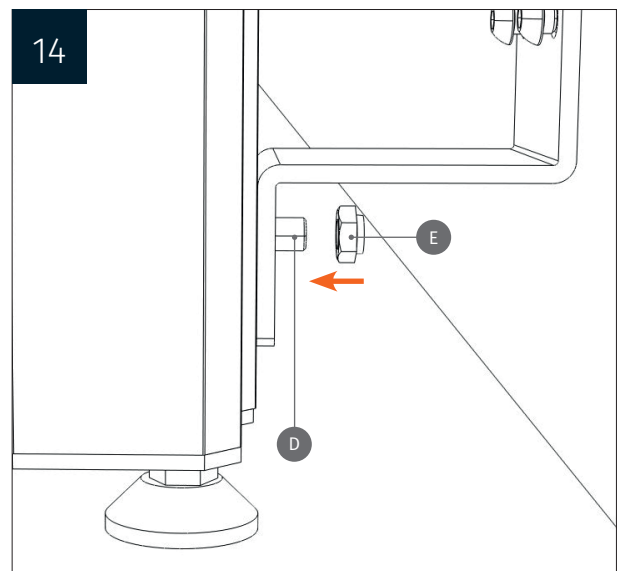

Height adjustable wall mount „Lite“
with 50 cm of vertical travel

PACKAGE CONTENTS

MOUNTING INSTRUCTIONS

MOUNTING INSTRUCTIONS

MOUNTING INSTRUCTIONS

MOUNTING INSTRUCTIONS