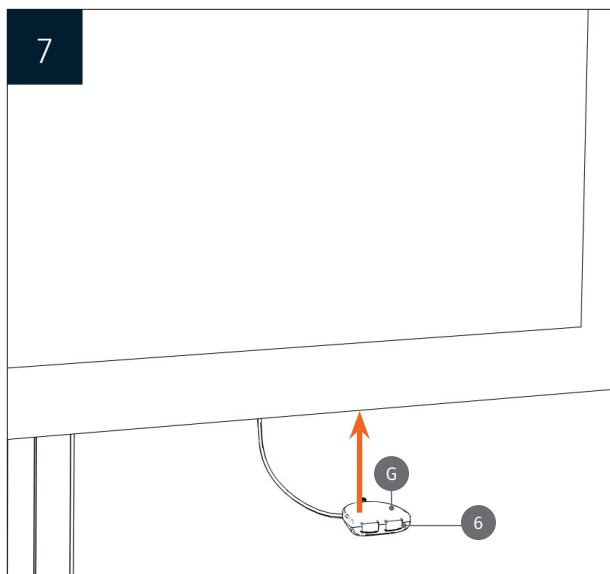

Height adjustable wall mount „Lite“
with 50 cm of vertical travel

PACKAGE CONTENTS

MOUNTING INSTRUCTIONS

MOUNTING INSTRUCTIONS

MOUNTING INSTRUCTIONS

MOUNTING INSTRUCTIONS