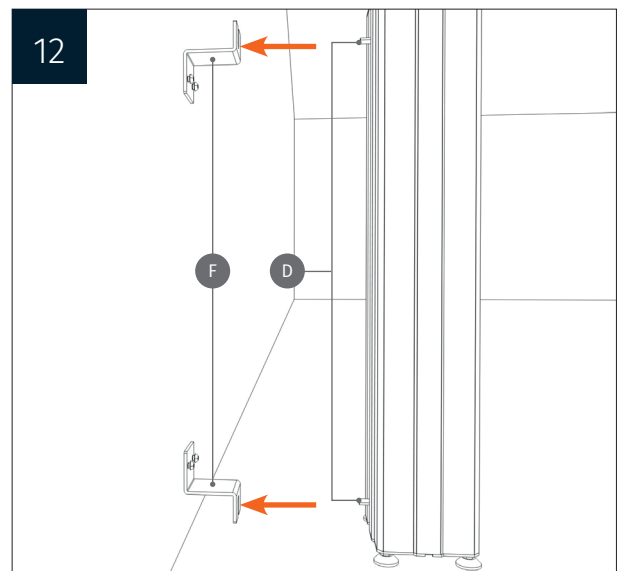

Height adjustable wall mount „Lite“
with 50 cm of vertical travel

PACKAGE CONTENTS

MOUNTING INSTRUCTIONS

MOUNTING INSTRUCTIONS

MOUNTING INSTRUCTIONS

MOUNTING INSTRUCTIONS