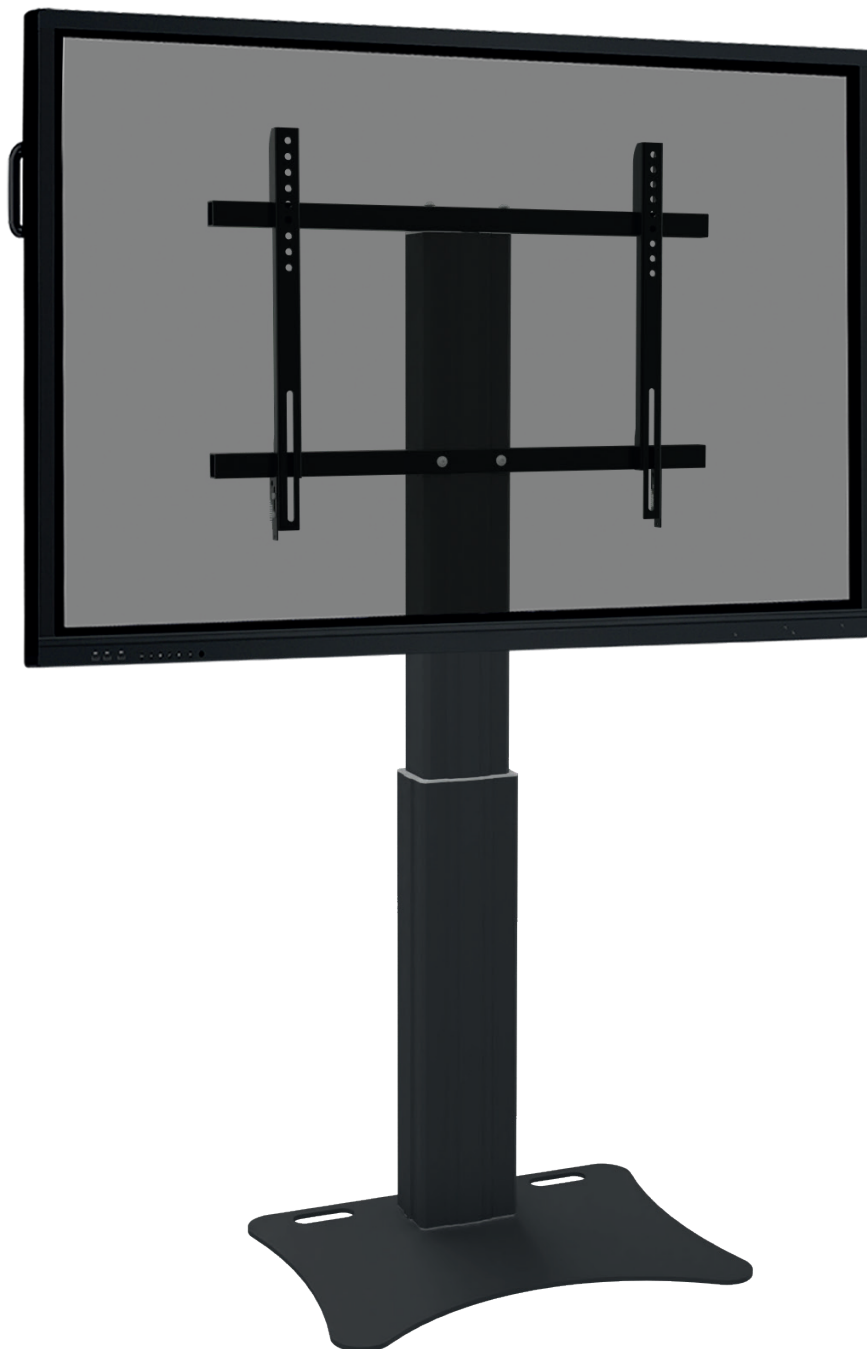

Height adjustable wall mount „Lite“
with 50 cm of vertical travel

PACKAGE CONTENTS

MOUNTING INSTRUCTIONS

MOUNTING INSTRUCTIONS

MOUNTING INSTRUCTIONS

MOUNTING INSTRUCTIONS