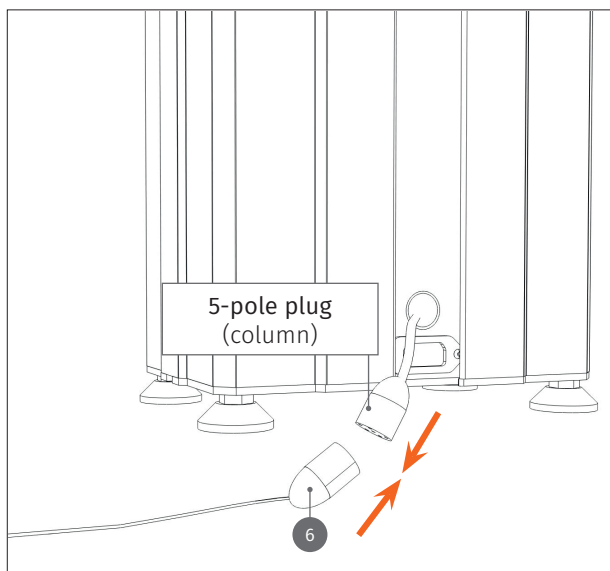

Height adjustable wall mount „Lite“
with 50 cm of vertical travel

PACKAGE CONTENTS

MOUNTING INSTRUCTIONS

MOUNTING INSTRUCTIONS

MOUNTING INSTRUCTIONS

MOUNTING INSTRUCTIONS