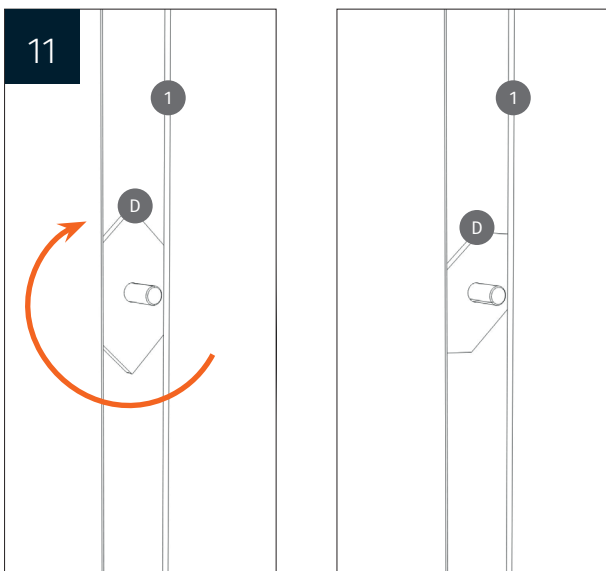

Height adjustable wall mount „Lite“
with 50 cm of vertical travel

PACKAGE CONTENTS

MOUNTING INSTRUCTIONS

MOUNTING INSTRUCTIONS

MOUNTING INSTRUCTIONS

MOUNTING INSTRUCTIONS