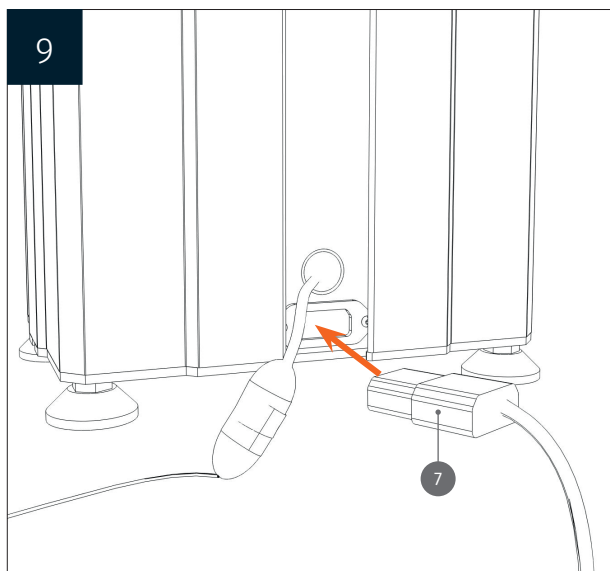

Height adjustable wall mount „Lite“
with 50 cm of vertical travel

PACKAGE CONTENTS

MOUNTING INSTRUCTIONS

MOUNTING INSTRUCTIONS

MOUNTING INSTRUCTIONS

MOUNTING INSTRUCTIONS