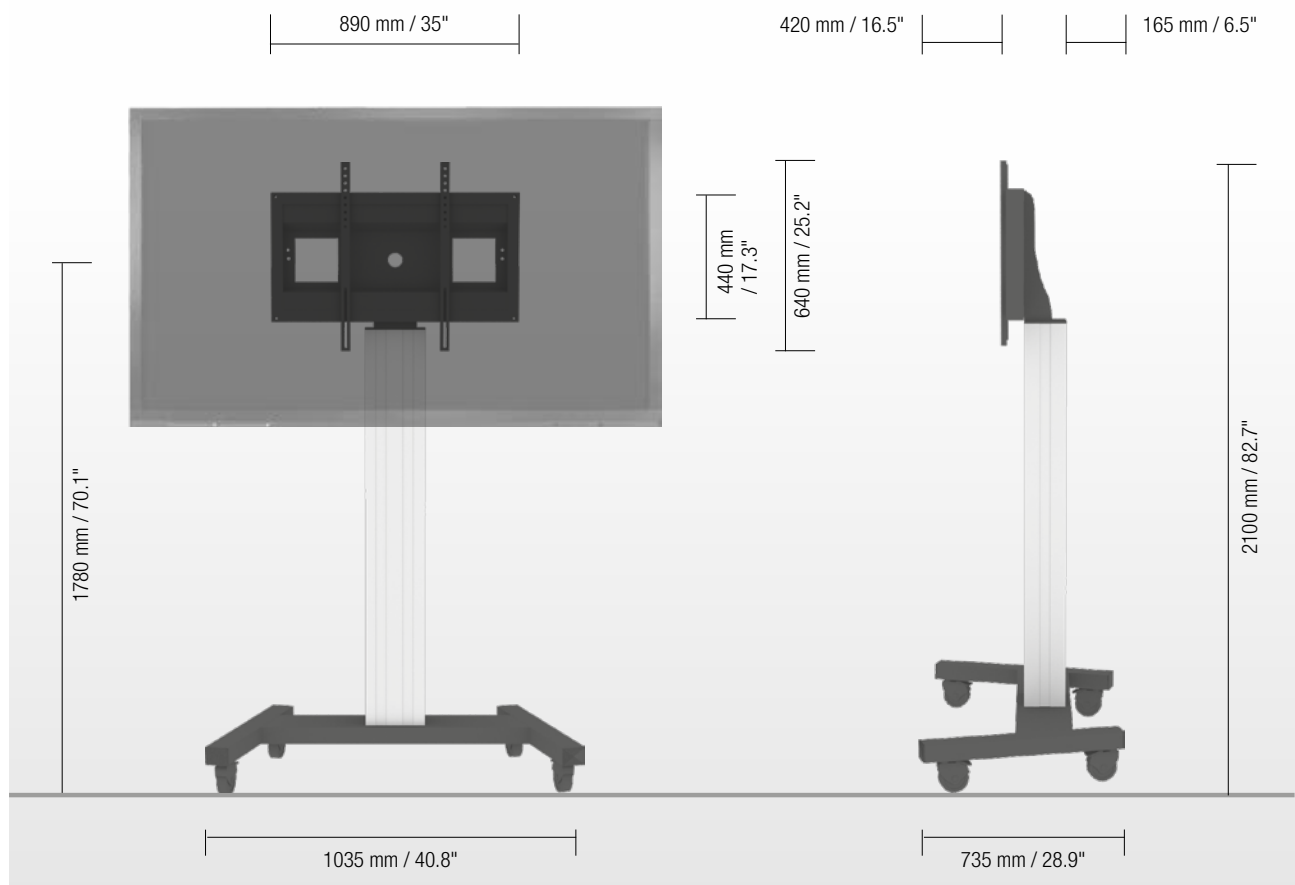

## PRRODUCT FEATURES

- ◆ Column, natural anodized
- ◆ Column height: 1400 mm / 55.1"
- ◆ V-shaped mobile stand with four heavy duty castors – two with brakes, RAL 7021 black grey
- ◆ Display mount for use with 42" – 100"
- ◆ VESA 400 x 200 up to 800 x 600
- ◆ Maximum load approximately 150 kg / 330.7 lbs

## DIMENSIONS

DETAIL VIEWS

Pull & release locking brackets for easier mounting of display

Smooth running & lockable castors

AVAILABLE ACCESSORIES

SWBW-..

2 whiteboard side wings

LAP4-..

PACKING UNITS

Item no.	Description	Packing dimensions (mm / ")	Net weight (kg / lbs)	Gross weight (kg / lbs)
CC-140	Column, column height: 1400 mm / 55.1", L = 1400 mm / 55.1"	1685 x 270 x 200 / 66.3 x 10.6 x 7.9	21 / 46.3	23.5 / 51.8
AF-SCETA-N	Display mount	160 x 900 x 450 / 6.3 x 35.4 x 17.7	11,7 / 25.8	13,6 / 30
MST-SCETA-V	V-shaped mobile stand	1140 x 780 x 150 / 44.9 x 30.7 x 5.9	13 / 28.7	16,5 / 36.4
Total weight			45,7 / 100.8	53,6 / 118.2