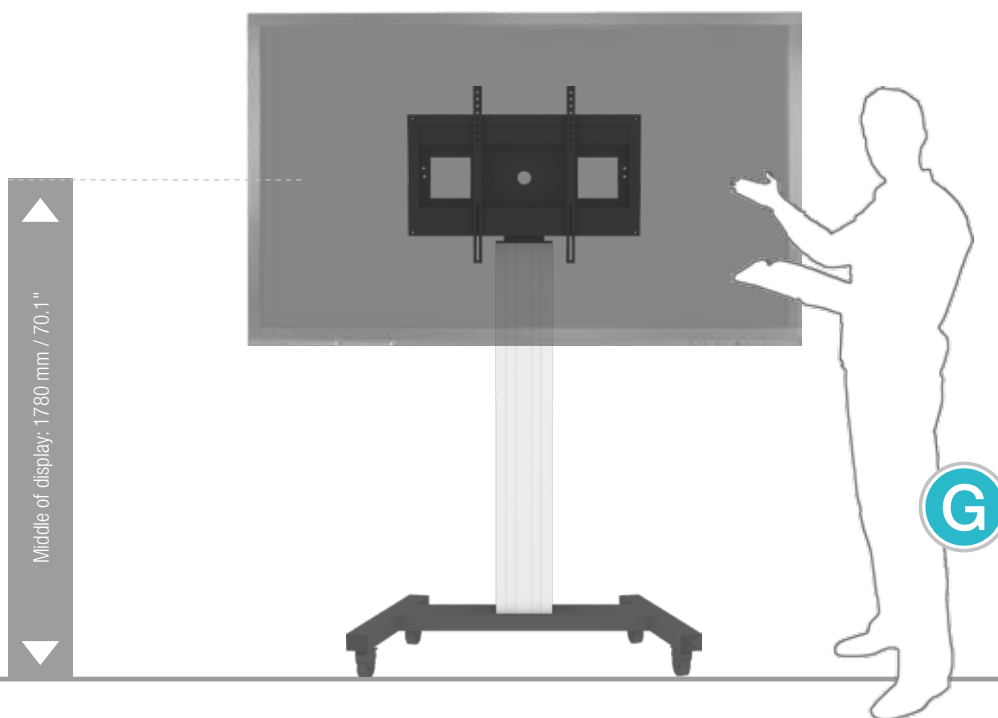

## PRRODUCT FEATURES

- ◆ Column, natural anodized
- ◆ Column height: 1400 mm / 55.1"
- ◆ V-shaped mobile stand with four heavy duty castors – two with brakes, RAL 7021 black grey
- ◆ Display mount for use with 42" – 100"
- ◆ VESA 400 x 200 up to 800 x 600
- ◆ Maximum load approximately 150 kg / 330.7 lbs

Lockable wall bracket

SCETA-ETH (C2-HB)

2 box holders (boxes on request)

SCHLIESS-VH

Display securing padlock

SIZE INDEX

Department	Kindergarten			Primary school		Secondary school		Adults
	A	B	C	D	E	F	G	
Silhouette								
Age (years)	2 – 3	3 – 4	4 – 7	6 – 11	11 – 14	13 – 16	from 16	
Body size (mm / ")	930 – 980 37 – 38.6	1080 – 1210 42.5 – 47.6	1190 – 1420 46.9 – 56	1330 – 1590 52.4 – 62.6	1460 – 1765 57.5 – 69.5	1590 – 1880 62.6 – 74	1740 – 2070 68.5 – 81.5	
Color								