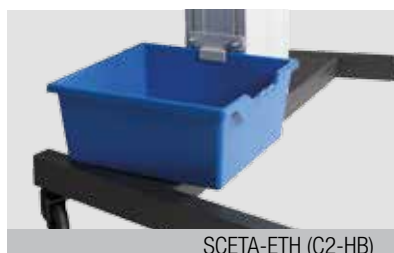

## PRRODUCT FEATURES

- ◆ Column, natural anodized
- ◆ Column height: 1400 mm / 55.1"
- ◆ V-shaped mobile stand with four heavy duty castors – two with brakes, RAL 7021 black grey
- ◆ Display mount for use with 42" – 100"
- ◆ VESA 400 x 200 up to 800 x 600
- ◆ Maximum load approximately 150 kg / 330.7 lbs

Side shelf

FSH-..

Front shelf

MINI-FUJI

Lockable mini PC bracket

AFSCETAKB

Keyboard shelf

GRIFF-SCETA

2 Handles

LAP-CAB

Lockable notebook cabinet

VCTSCETA

Video conference camera top shelf

CCE-EXT20

Extender (200 mm / 7.9")

LOCKSCETA

Lockable wall bracket

SCETA-ETH (C2-HB)

2 box holders (boxes on request)

SCHLIESS-VH

Display securing padlock

SIZE INDEX

Department	Kindergarten			Primary school		Secondary school		Adults
	A	B	C	D	E	F	G	
Silhouette								
Age (years)	2 – 3	3 – 4	4 – 7	6 – 11	11 – 14	13 – 16	from 16	
Body size (mm / ")	930 – 980 37 – 38.6	1080 – 1210 42.5 – 47.6	1190 – 1420 46.9 – 56	1330 – 1590 52.4 – 62.6	1460 – 1765 57.5 – 69.5	1590 – 1880 62.6 – 74	1740 – 2070 68.5 – 81.5	
Color								