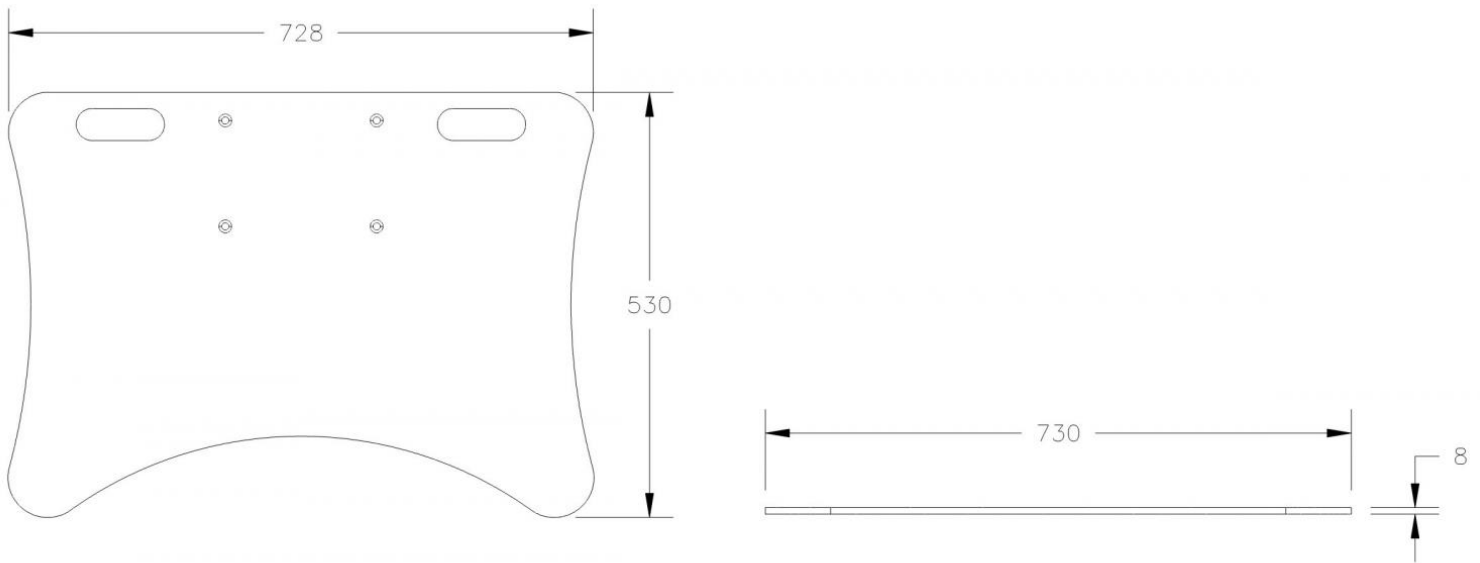

Item number	PSTSCETA	
Width / Height / Depth	730 mm / 8 mm / 530 mm	28.7" / 0.3" / 20.9"
Weight	21 kg	46.3 lbs
Warranty	5 years limited warranty	
Base color	RAL 9006 white aluminum	
Packages	Package dimensions WxHxD	Package weight
PSTSCETA	750 x 20 x 600 mm / 29.5 x 0.8 x 23.6"	21,8 kg / 48.1 lbs

DIMENSIONS

in mm / inch

MANUFACTURER:

CONEN Produkte GmbH
Conenstr. 4
54497 Morbach-Gonzerath

Phone: +49 (0) 6533 75-100
Fax: +49 (0) 6533 75-600
E-Mail: info@conenmounts.com

Germany

www.conenmounts.com