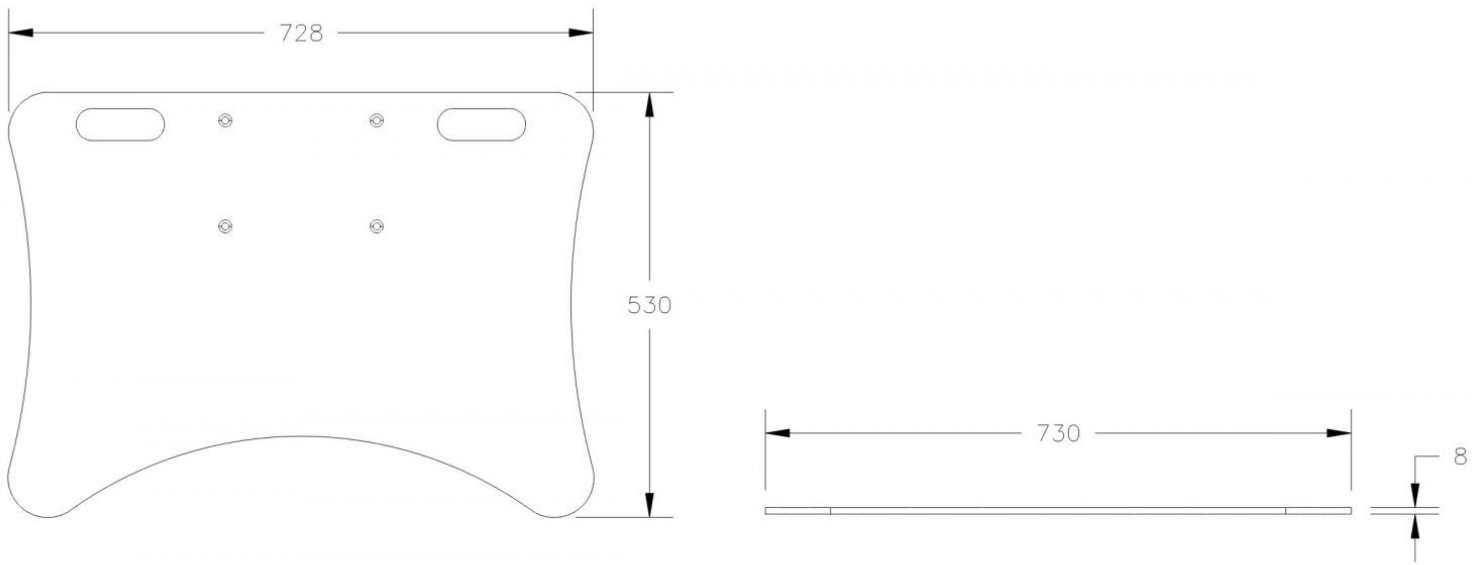

Item number	PSTSCETA	
Width / Height / Depth	730 mm / 8 mm / 530 mm	28.7" / 0.3" / 20.9"
Weight	21 kg	46.3 lbs
Warranty	5 years limited warranty	
Base color	RAL 9006 white aluminum	
Packages	Package dimensions WxHxD	Package weight
PSTSCETA	760 x 30 x 570 mm / 29.9 x 1.2 x 22.4"	21,8 kg / 48.1 lbs

DIMENSIONS

in mm / inch

MANUFACTURER:

CONEN Produkte GmbH
Conenstr. 4
54497 Morbach-Gonzerath

Phone: +49 (0) 6533 75-100
Fax: +49 (0) 6533 75-600
E-Mail: info@conenmounts.com

Germany

www.conenmounts.com