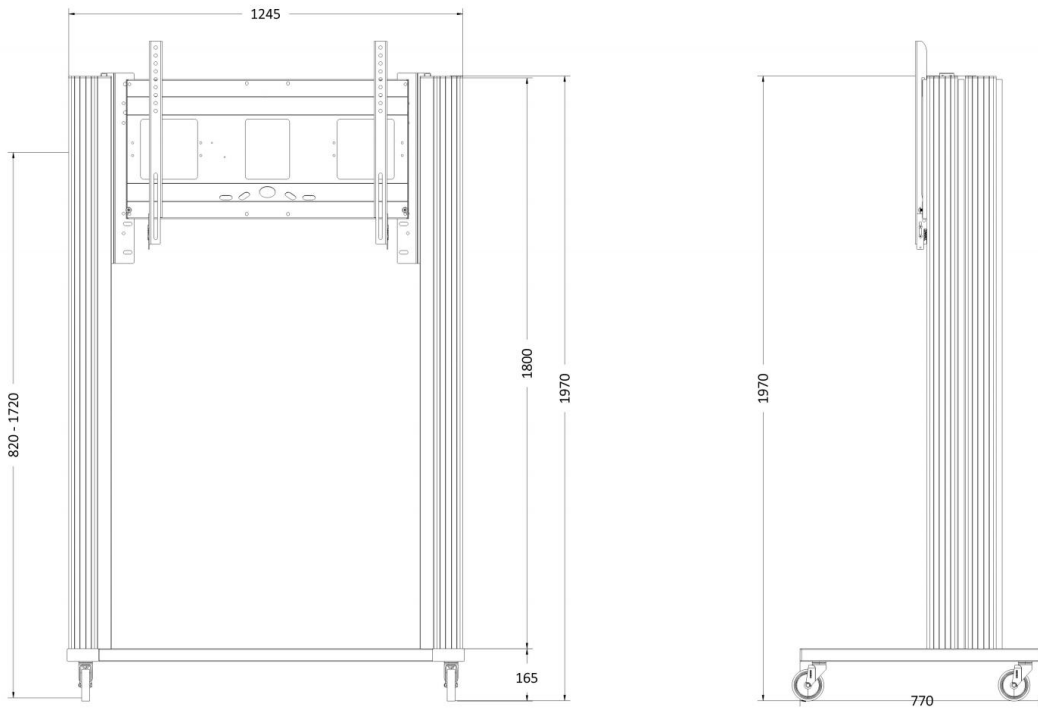

Item number	PY1-IFPD-H	
Vesa horizontal / Vesa vertical	200 mm - 800 mm / 200 mm - 600 mm	
Frame for all	65" - 86"	
Center to floor distance	820 mm - 1720 mm	32.3" - 67.7"
Load capacity	96 kg	211.6 lbs
Width / Height / Depth	1245 mm / 1970 mm / 770 mm	49" / 77.6" / 30.3"
Frame color	RAL 9005 deep black	
Column color	Silver anodized	
Base color	RAL 9005 deep black	

DIMENSIONS

in mm / inch

MANUFACTURER:

CONEN Produkte GmbH
Conenstr. 4
54497 Morbach-Gonzerath

Phone: +49 (0) 6533 75-100
Fax: +49 (0) 6533 75-600
E-Mail: info@conenmounts.com

Germany

www.conenmounts.com