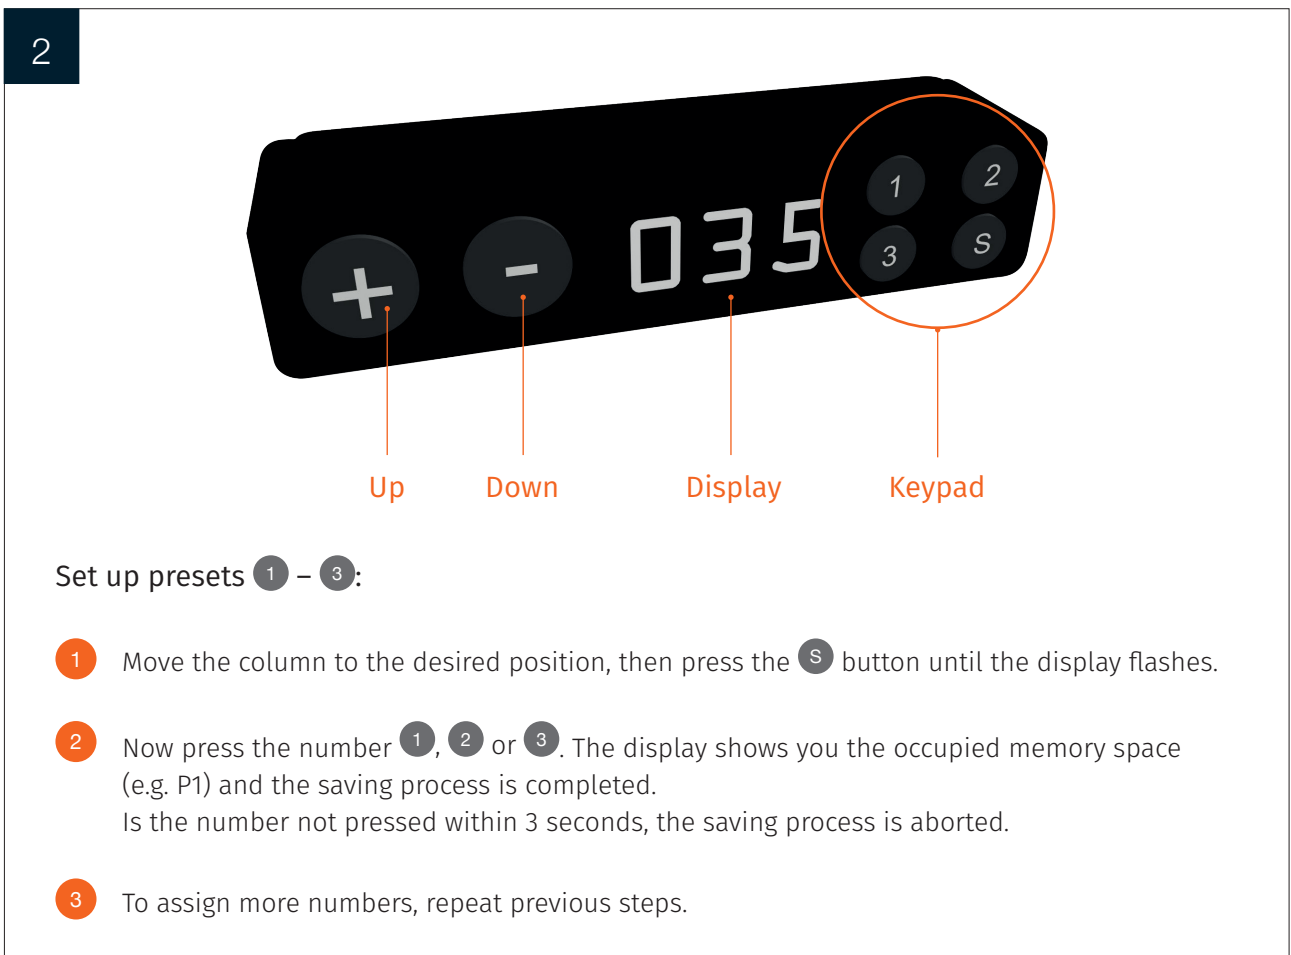

INSTALLATION AND OPERATING INSTRUCTIONS

It's so easy – visit our furnishing video at:

<https://www.youtube.com/embed/b0gvWzniGWA>