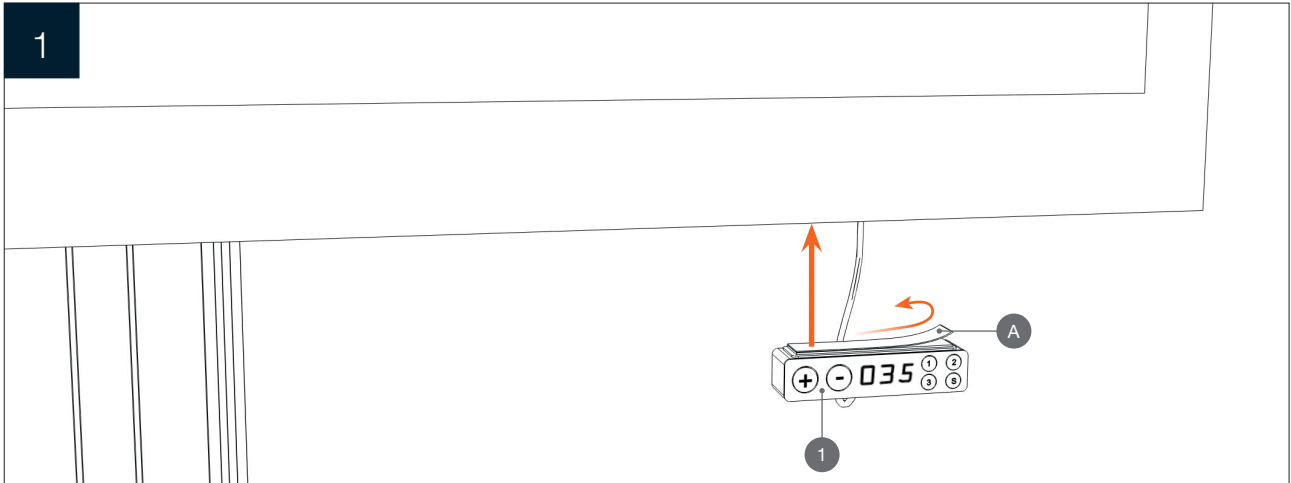

INSTALLATION AND OPERATING INSTRUCTIONS

It's so easy – visit our furnishing video at:

<https://www.youtube.com/embed/b0gvWzniGWA>