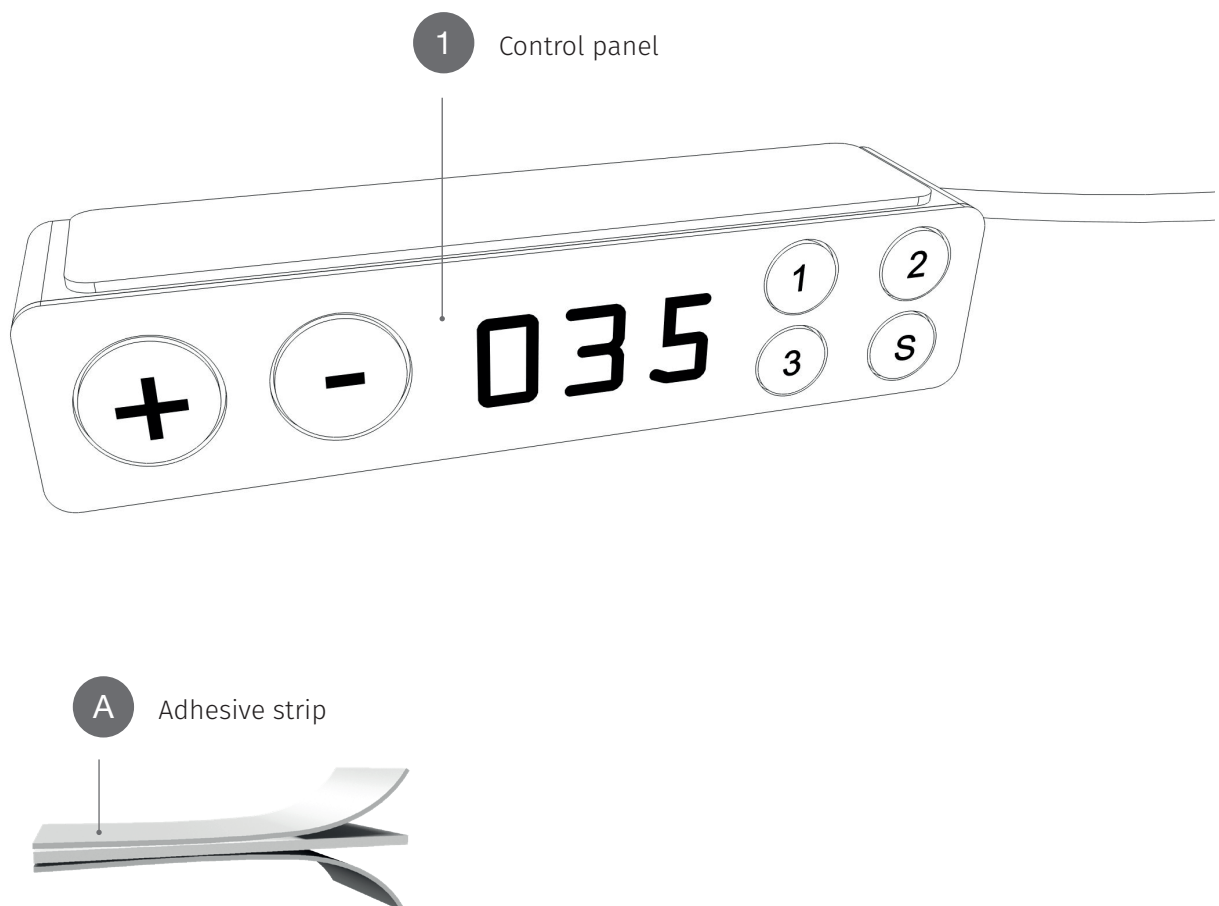

## Control panel with memory-function

To used for systems with anti-collision unit

## PACKAGE CONTENTS

---

This control panel with memory-funktion is only to use for systems with anti-collision unit.

This control panel replaces the standard hand switch.